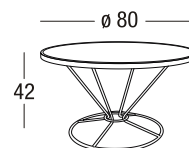

Design: Technical Emotions
Product: Round coffee table
Sizes: cm Ø80x42h (Ø32"x17"h)

FEATURES

Frame: 304 stainless steel and aluminum top
Polyester powder coating (Akzo Nobel)

Glides: Nylon PA6

Finishings: Champagne, Graphite

Net weight unit 12

Gross weight 16

Units per package 2

Packages sizes base cm 59x59x49h
frame cm 83x83x5h

Packages sizes m³ 0,18

Stackable NO

FINISHINGS

UV, marine environment, scratch resistant